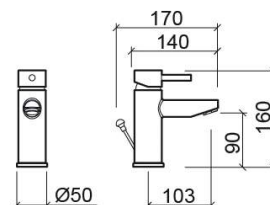

New Ícone basin mixer with waste - Chrome

Ref. 526030011

EAN Code. 5604815613094

Technical Information

Length: 170 mm

Width: 50 mm

Height: 160 mm

Weight: 1.43 kg

Collection: [New Ícone](#)

Product type: Taps

Style: Contemporary

Material: Brass

Installation type: Basin shelf

Features

- Flow rate at 3 Bar - 16.8L/min
- Fixing kit included
- Hot & cold flexible connectors included
- Single lever mixer
- Automatic outlet valve included