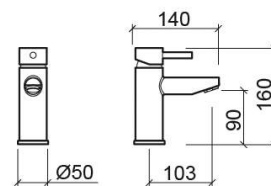

## Technical Information

Length: 140 mm

Width: 50 mm

Height: 160 mm

Weight: 1.09 kg

Collection: [New Ícone](#)

Product type: Taps

Style: Contemporary

## Features

- Flow rate at 3 Bar - 16.8L/min
- Fixing kit included
- Hot & cold flexible connectors included
- Single lever mixer
- Waste not included

Variations

---

Matte black

140x50x160 mm

Ref. 526030126

EAN Code. 5604815616293

Weight: 1.09 kg