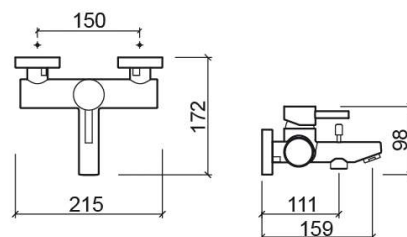

New Ícone bath mixer - Chrome

Ref. 526080111

EAN Code. 5604815612912

Technical Information

Length: 172 mm

Width: 215 mm

Height: 98 mm

Weight: 2.20 kg

Collection: [New Ícone](#)

Product type: Taps

Style: Contemporary

Material: Brass

Installation type: Wall mounted

Features

- Flow rate at 3 Bar - 21L/min (spout) - 11L/min (hand shower)
- Hand shower - 1 function
- Single lever mixer
- Duo hand shower, 1.75m shower hose and wall bracket included