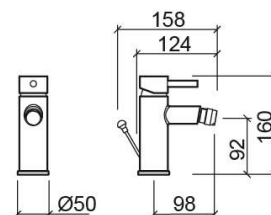

New Ícone bidet mixer with waste - Chrome

Ref. 526040011

EAN Code. 5604815613162

Technical Information

Length: 158 mm

Width: 50 mm

Height: 160 mm

Weight: 1.41 kg

Collection: [New Ícone](#)

Product type: Taps

Style: Contemporary

Material: Brass

Installation type: Bidet

Features

- Flow rate at 3 Bar - 17L/min
- Fixing kit included
- Hot & cold flexible connectors included
- Single lever mixer
- Automatic outlet valve included