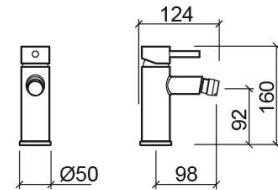

New Ícone bidet mixer - Chrome

Ref. 526040111

EAN Code. 5604815612905

Technical Information

Length: 124 mm

Width: 50 mm

Height: 160 mm

Weight: 1.07 kg

Collection: [New Ícone](#)

Product type: Taps

Style: Contemporary

Material: Brass

Installation type: Bidet

Features

- Flow rate at 3 Bar - 17L/min
- Fixing kit included
- Hot & cold flexible connectors included
- Single lever mixer
- Waste not included

Variations

Matte black

124x50x160 mm

Ref. 526040106

EAN Code. 5604815612905

Weight: 1.07 kg

Downloads

Cleaning Manuals