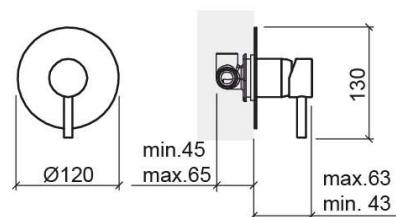

New Ícone concealed 3-way round shower valve - Chrome

Ref. 526170111C

EAN Code. 5604815613223

Technical Information

Length: 63 mm

Width: 120 mm

Height: 130 mm

Weight: 0.86 kg

Collection: [New Ícone](#)

Product type: Taps

Style: Contemporary

Material: Brass

Installation type: Concealed

Features

- Flow rate at 3 Bar - 25L/min
- Single lever mixer
- Shower solution for 1 water outlet (3-way)

Variations

Matte black

63x120x130 mm

Ref. 526170106C

EAN Code. 5604815616330

Weight: 0.86 kg

Downloads

Cleaning Manuals