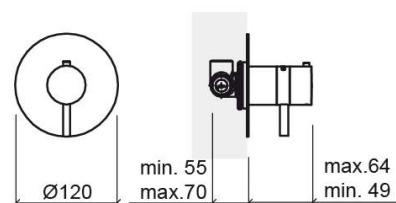

New Ícone concealed 3-way round thermostatic shower valve - Chrome

Ref. 526470111C

EAN Code. 5604815613605

Technical Information

Length: 64 mm

Diameter: Ø120 mm

Weight: 1.09 kg

Collection: [New Ícone](#)

Product type: Taps

Style: Contemporary

Material: Brass

Installation type: Concealed

Features

- Flow rate at 3 Bar - 25L/min
- Thermostatic mixer
- Shower solution for 1 water outlet (3-way)

Downloads

Cleaning Manuals