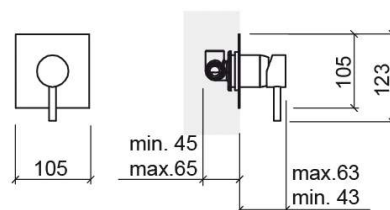

New Ícone concealed 3-way square shower valve - Chrome

Ref. 526710111C

EAN Code. 5604815613230

Technical Information

Length: 63 mm

Width: 105 mm

Height: 123 mm

Weight: 0.86 kg

Collection: [New Ícone](#)

Product type: Taps

Style: Contemporary

Material: Brass

Installation type: Concealed

Features

- Flow rate at 3 Bar - 25L/min
- Single lever mixer
- Shower solution for 1 water outlet (3-way)

Variations

Matte black

63x105x123 mm

Ref. 526710106C

EAN Code. 5604815616323

Weight: 0.86 kg

Downloads

Cleaning Manuals