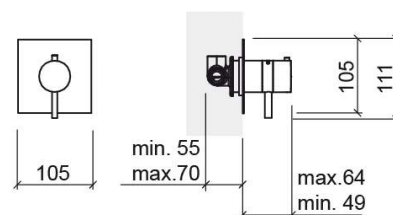

## Technical Information

Length: 64 mm

Width: 105 mm

Height: 111 mm

Weight: 1.09 kg

Collection: [New Ícone](#)

Product type: Taps

Style: Contemporary

## Features

- Flow rate at 3 Bar - 25L/min
- Thermostatic mixer
- Shower solution for 1 water outlet (3-way)