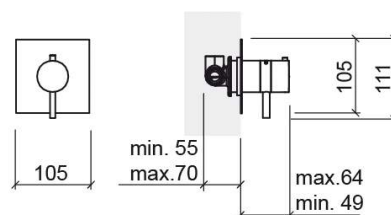

## Technical Information

Length: 64 mm

Width: 105 mm

Height: 111 mm

Weight: 1.09 kg

Collection: [New Ícone](#)

Product type: Taps

Style: Contemporary

## Features

- Flow rate at 3 Bar - 25L/min
- Thermostatic mixer
- Shower solution for 1 water outlet (3-way)