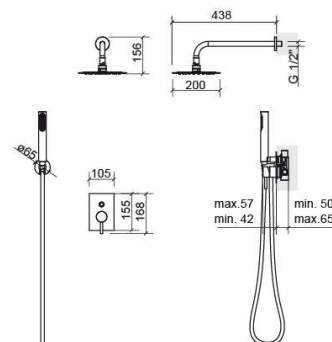

New Ícone concealed 4-way rectangular shower kit - Chrome

Ref. 526980411

EAN Code. 5604815613841

Technical Information

Weight: 3.03 kg

Collection: [New Ícone](#)

Product type: Kits, rails and hand showers

Style: Contemporary

Product Format: Rectangular

Material: ABS; Stainless steel; Brass

Installation type: Wall-recessed

Features

- Contents of the kit - New Ícone 4-way mixer, Duo hand shower, Plan shower head, 1.70m shower hose and wall bracket with water outlet
- Flow rate at 3 Bar - 17/23L/min