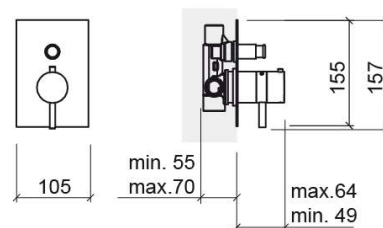

# New Ícone concealed 4-way rectangular thermostatic shower valve - Chrome

Ref. 526680111C

EAN Code. 5604815613308

## Technical Information

Length: 64 mm

Width: 105 mm

Height: 157 mm

Weight: 1.56 kg

Collection: [New Ícone](#)

Product type: Taps

Style: Contemporary

## Features

- Thermostatic mixer
- Shower solution for 2 water outlets (4-way)
- Flow rate at 3 Bar - 17/23L/min