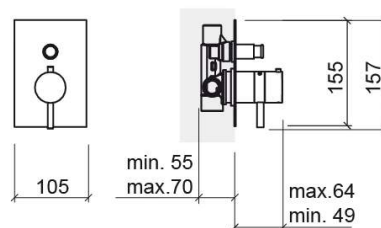

New Ícone concealed 4-way rectangular thermostatic shower valve - Chrome

Ref. 526680111C

EAN Code. 5604815613308

Technical Information

Length: 64 mm

Width: 105 mm

Height: 157 mm

Weight: 1.56 kg

Collection: [New Ícone](#)

Product type: Taps

Style: Contemporary

Material: Brass

Installation type: Concealed

Features

- Thermostatic mixer
- Shower solution for 2 water outlets (4-way)
- Flow rate at 3 Bar - 17/23L/min