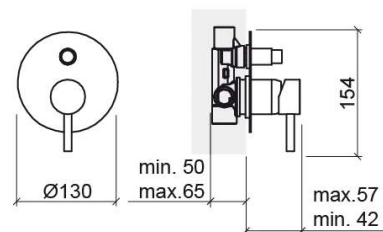

New Ícone concealed 4-way round shower valve - Chrome

Ref. 526180111C

EAN Code. 5604815613247

Technical Information

Length: 57 mm

Width: 130 mm

Height: 154 mm

Weight: 1.30 kg

Collection: [New Ícone](#)

Product type: Taps

Style: Contemporary

Material: Brass

Installation type: Concealed

Features

- Single lever mixer
- Shower solution for 2 water outlets (4-way)
- Flow rate at 3 Bar - 17/23L/min

Variations

Matte black

57x130x154 mm

Ref. 526180106C

EAN Code. 5604815616347

Weight: 1.30 kg

Downloads

Cleaning Manuals