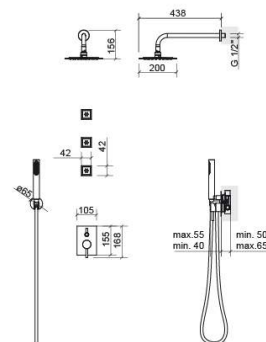

New Ícone concealed 5-way rectangular shower kit - Chrome

Ref. 526960511

EAN Code. 5604815613858

Technical Information

Weight: 4.46 kg

Collection: [New Ícone](#)

Product type: Kits, rails and hand showers

Style: Contemporary

Product Format: Rectangular

Material: ABS; Stainless steel; Brass

Installation type: Wall-recessed

Features

- Contents of the kit - New Ícone 5-way mixer, 3 jets, Duo hand shower, Plan shower head, 1.70m shower hose and wall bracket with water outlet