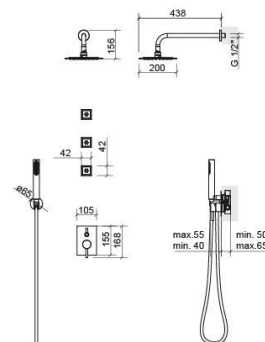

New Ícone concealed 5-way rectangular shower kit - Chrome

Ref. 526960511

EAN Code. 5604815613858

Technical Information

Weight: 4.46 kg

Collection: [New Ícone](#)

Product type: Kits, rails and hand showers

Style: Contemporary

Product Format: Rectangular

Material: ABS; Stainless steel; Brass

Installation type: Wall-recessed

Features

- Contents of the kit - New Ícone 5-way mixer, 3 jets, Duo hand shower, Plan shower head, 1.70m shower hose and wall bracket with water outlet