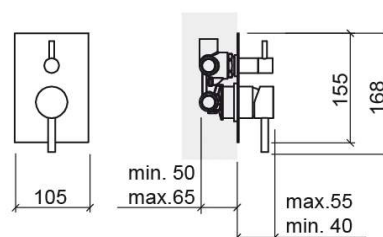

New Ícone concealed 5-way rectangular shower valve - Chrome

Ref. 526760111C

EAN Code. 5604815613278

Technical Information

Length: 55 mm

Width: 105 mm

Height: 168 mm

Weight: 1.4 kg

Collection: [New Ícone](#)

Product type: Taps

Style: Contemporary

Material: Brass

Installation type: Concealed

Features

- Single lever mixer
- Shower solution for 3 water outlets (5-way)

Variations

Matte black

55x105x168 mm

Ref. 526760106C

EAN Code. 5604815616378

Weight: 1.4 kg

Downloads

Cleaning Manuals

[Cleaning Manual \(PDF\)](#) ,