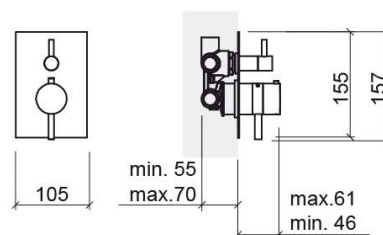

New Ícone concealed 5-way rectangular thermostatic shower valve - Chrome

Ref. 526660111C

EAN Code. 5604815613322

Technical Information

Length: 61 mm

Width: 105 mm

Height: 157 mm

Weight: 1.62 kg

Collection: [New Ícone](#)

Product type: Taps

Style: Contemporary

Material: Brass

Installation type: Concealed

Features

- Thermostatic mixer
- Shower solution for 3 water outlets (5-way)

Downloads