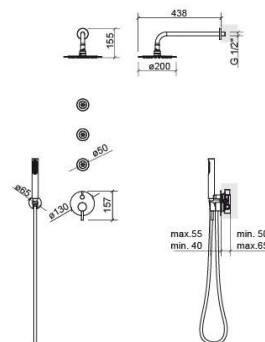

New Ícone concealed 5-way round shower kit - Chrome

Ref. 526960311

EAN Code. 5604815613353

Technical Information

Weight: 3.57 kg

Collection: [New Ícone](#)

Product type: Kits, rails and hand showers

Style: Contemporary

Product Format: Round

Material: ABS; Stainless steel

Installation type: Wall-recessed

Features

- Contents of the kit - New Ícone 5-way mixer, 3 jets, Duo hand shower, Duo shower head, 1.70m shower hose and wall bracket with water outlet