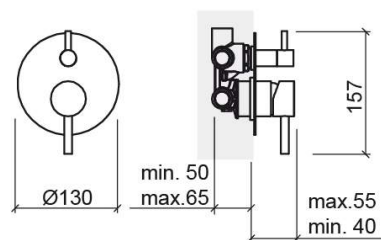

New Ícone concealed 5-way round shower valve - Chrome

Ref. 526160111C

EAN Code. 5604815613261

Technical Information

Length: 55 mm

Width: 130 mm

Height: 157 mm

Weight: 1.40 kg

Collection: [New Ícone](#)

Product type: Taps

Style: Contemporary

Material: Brass

Installation type: Concealed

Features

- Single lever mixer
- Shower solution for 3 water outlets (5-way)

Variations

Matte black

55x130x157 mm

Ref. 526160106C

EAN Code. 5604815616361

Weight: 1.40 kg

Downloads

Cleaning Manuals

Cleaning Manual (PDF) ,