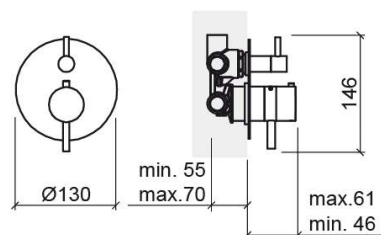

New Ícone concealed 5-way round thermostatic shower valve - Chrome

Ref. 526460111C

EAN Code. 5604815613315

Technical Information

Length: 61 mm

Width: 130 mm

Height: 146 mm

Weight: 1.57 kg

Collection: [New Ícone](#)

Product type: Taps

Style: Contemporary

Material: Brass

Installation type: Concealed

Features

- Thermostatic mixer
- Shower solution for 3 water outlets (5-way)

Downloads