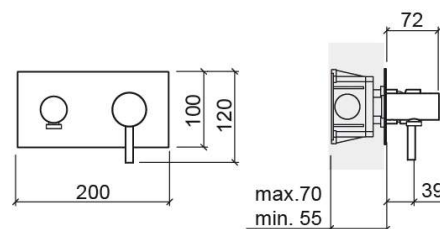

## Technical Information

Length: 72 mm

Width: 200 mm

Height: 120 mm

Weight: 1.97 kg

Collection: [New Ícone](#)

Product type: Taps

Style: Contemporary