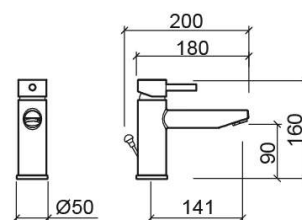

# New Ícone long spout basin mixer with waste - Chrome

Ref. 526730011

EAN Code. 5604815613131

## Technical Information

Length: 200 mm

Width: 50 mm

Height: 160 mm

Weight: 1.30 kg

Collection: New Ícone

Product type: Taps

Style: Contemporary

## Features

- Flow rate at 3 Bar - 16.8L/min
- Fixing kit included
- Hot & cold flexible connectors included
- Single lever mixer
- Automatic outlet valve included