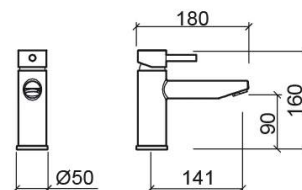

New Ícone long spout basin mixer - Chrome

Ref. 526730111

EAN Code. 5604815613148

Technical Information

Length: 180 mm

Width: 50 mm

Height: 160 mm

Weight: 1.30 kg

Collection: [New Ícone](#)

Product type: Taps

Style: Contemporary

Material: Brass

Installation type: Basin shelf

Features

- Flow rate at 3 Bar - 16.8L/min
- Fixing kit included
- Hot & cold flexible connectors included
- Single lever mixer
- Waste not included