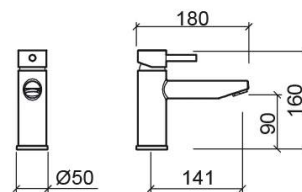

New Ícone long spout basin mixer - Chrome

Ref. 526730111

EAN Code. 5604815613148

Technical Information

Length: 180 mm

Width: 50 mm

Height: 160 mm

Weight: 1.30 kg

Collection: [New Ícone](#)

Product type: Taps

Style: Contemporary

Material: Brass

Installation type: Basin shelf

Features

- Flow rate at 3 Bar - 16.8L/min
- Fixing kit included
- Hot & cold flexible connectors included
- Single lever mixer
- Waste not included