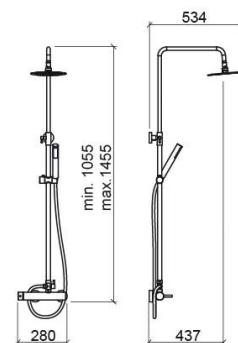

New Ícone shower kit - Chrome

Ref. 526670111

EAN Code. 5604815613339

Technical Information

Length: 534 mm

Width: 280 mm

Height: 1455 mm

Weight: 5.16 kg

Collection: [New Ícone](#)

Product type: Kits, rails and hand showers

Style: Contemporary

Product Format: Round

Material: ABS; Stainless steel; Brass

Installation type: Wall mounted

Features

- With height-adjustable, swivel wall bracket
- Contents of the kit - New Ícone mixer, Duo hand shower, shower head and 1.70m shower hose
- Fixing kit included
- Flow rate at 3 Bar - 12/14L/min