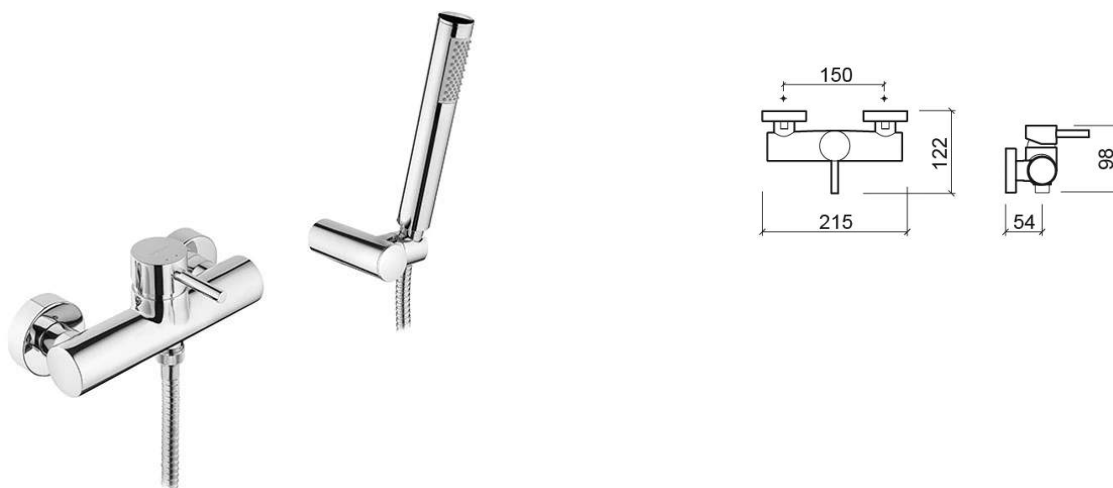

New Ícone shower valve - Chrome

Ref. 526070111

EAN Code. 5604815612929

Technical Information

Length: 122 mm

Width: 215 mm

Height: 98 mm

Weight: 1.90 kg

Collection: [New Ícone](#)

Product type: Taps

Style: Contemporary

Material: Brass

Installation type: Wall mounted

Features

- Hand shower - 1 function
- Single lever mixer
- Duo hand shower, 1.75m shower hose and wall bracket included
- Flow rate at 3 Bar - 11L/min