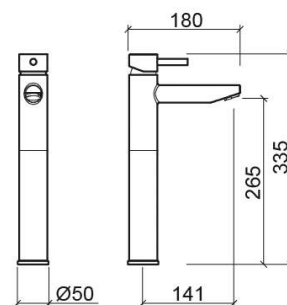

## Technical Information

Length: 180 mm

Width: 50 mm

Height: 335 mm

Weight: 2.48 kg

Collection: [New Ícone](#)

Product type: Taps

Style: Contemporary

Material: Brass

Installation type: Basin shelf

## Features

- Flow rate at 3 Bar - 16.8L/min
- Fixing kit included
- Hot & cold flexible connectors included
- Single lever mixer
- Waste not included

## Variations

---

Matte black

180x50x335 mm

Ref. 526430106

EAN Code. 5604815616309

Weight: 2.48 kg