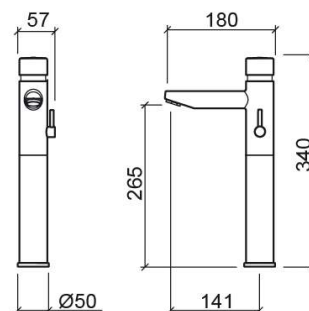

New Ícone timed flow tall basin mixer - Chrome

Ref. 526434111

EAN Code. 5604815613186

Technical Information

Length: 180 mm

Width: 57 mm

Height: 340 mm

Weight: 2.81 kg

Collection: [New Ícone](#)

Product type: Taps

Style: Contemporary

Material: Brass

Installation type: Basin shelf

Features

- Flow rate adjustable at 3 Bar - 4-13L/min
- Fixing kit included
- Hot & cold flexible connectors included
- Timed flow mixer
- Run time - 10s
- Waste not included