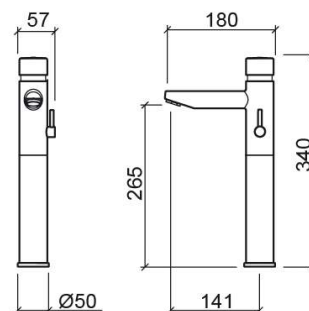

New Ícone timed flow tall basin mixer - Chrome

Ref. 526434111

EAN Code. 5604815613186

Technical Information

Length: 180 mm

Width: 57 mm

Height: 340 mm

Weight: 2.81 kg

Collection: [New Ícone](#)

Product type: Taps

Style: Contemporary

Material: Brass

Installation type: Basin shelf

Features

- Flow rate at 3 BAR: 3.8Lt / min
- Fixing kit included
- Hot & cold flexible connectors included
- Timed flow mixer
- Run time - 10s
- Waste not included