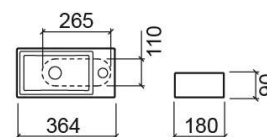

Note 36x18 basin with tap hole - White

Ref. 108100004

EAN Code. 5604815327090

Technical Information

Length: 364 mm

Width: 180 mm

Height: 90 mm

Weight: 4.15 kg