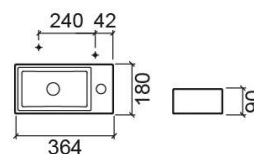

# Note 36x18 wall hung left basin with tap hole - White

Ref. 108100004E

EAN Code. 5604815327106

## Description

For wall mounting with bowl on the left.

## Technical Information

Length: 364 mm

Width: 180 mm

Height: 90 mm

Weight: 4.20 kg

Collection: Note

Product type: Basins

Style: Contemporary

Product Format: Rectangular

Material: Ceramic

Bowl position: Left

Installation type: Wall hung