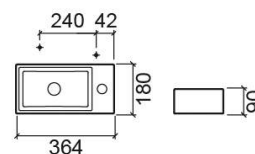

Note 36x18 wall hung left basin with tap hole - White

Ref. 108100004E

EAN Code. 5604815327106

Description

For wall mounting with bowl on the left.

Technical Information

Length: 364 mm

Width: 180 mm

Height: 90 mm

Weight: 4.20 kg

Collection: Note

Product type: Basins

Style: Contemporary

Product Format: Rectangular

Material: Ceramic

Bowl position: Left