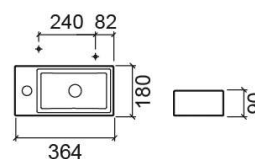

# Note 36x18 wall hung right basin with tap hole - White

Ref. 108100004D

EAN Code. 5604815327113

## Description

For wall mounting with bowl on the right.

## Technical Information

Length: 364 mm

Width: 180 mm

Height: 90 mm

Weight: 4.20 kg

Collection: Note

Product type: Basins

Style: Contemporary

Product Format: Rectangular

Material: Ceramic

Bowl position: Right

Installation type: Wall hung