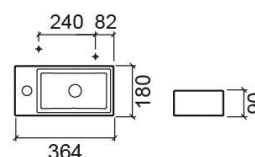

Note 36x18 wall hung right basin with tap hole - White

Ref. 108100004D

EAN Code. 5604815327113

Description

For wall mounting with bowl on the right.

Technical Information

Length: 364 mm

Width: 180 mm

Height: 90 mm

Weight: 4.20 kg

Collection: Note

Product type: Basins

Style: Contemporary

Product Format: Rectangular

Material: Ceramic

Bowl position: Right