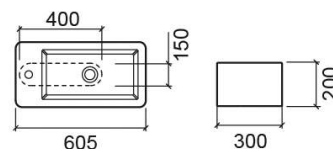

Note basin with tap hole - White

Ref. 109300004

EAN Code. 5604815120189

Technical Information

Length: 605 mm

Width: 300 mm

Height: 200 mm

Weight: 17.20 kg

Collection: [Note](#)

Product type: Basins

Style: Contemporary

Product Format: Rectangular

Material: Ceramic

Installation type: Countertop

Features

- Without overflow - compatible with free-flow waste