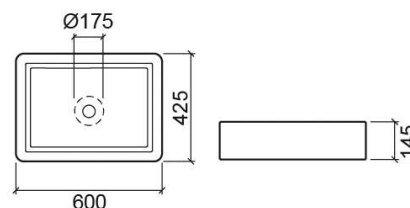

### Description

Note 50x30cm basin

Discontinued product - available until permanent stock rupture.

### Technical Information

Length: 600 mm

Width: 425 mm

Height: 145 mm

Weight: 17.1 kg

Collection: Note

Product type: Basins

Style: Contemporary

## Variations

---

White (Discontinued)

500x300x145 mm

Ref. 109360004

EAN Code. 5604815121223

Weight: 11.9 kg