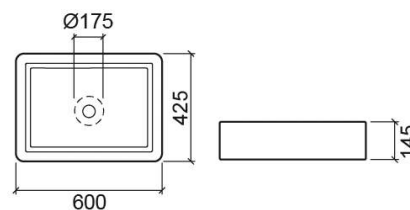

Note rectangular basin - White

Discontinued

Ref. 109950004

EAN Code. 5604815318135

Description

Note 60x42cm basin

Discontinued product - available until permanent stock rupture.

Features

- Without tap hole
- Without overflow - compatible with free-flow waste

Technical Information

Length: 600 mm

Width: 425 mm

Height: 145 mm

Weight: 17.1 kg

Collection: Note

Product type: Basins

Style: Contemporary

Product Format: Rectangular

Material: Ceramic

Installation type: Countertop

Variations

White (Discontinued)

500x300x145 mm

Ref. 109360004