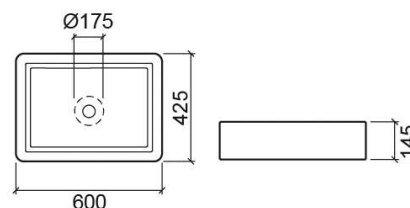

Note rectangular basin - White

Discontinued

Ref. 109950004

EAN Code. 5604815318135

Description

Note 50x30cm basin

Discontinued product - available until permanent stock rupture.

Features

- Without tap hole
- Without overflow - compatible with free-flow waste

Technical Information

Length: 600 mm

Width: 425 mm

Height: 145 mm

Weight: 17.1 kg

Collection: Note

Product type: Basins

Style: Contemporary

Product Format: Rectangular

Material: Ceramic

Installation type: Countertop

Variations

White (Discontinued)

500x300x145 mm

Ref. 109360004