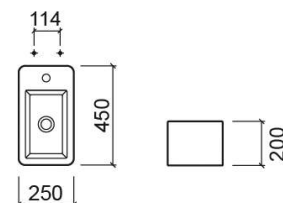

Note wall hung front basin with tap hole - White

Discontinued

Ref. 109730004F

EAN Code. 5604815119596

Description

For wall mounting with bowl at the front.

Discontinued product - available until permanent stock rupture.

Features

- With tap hole
- Fixing kit included
- Without overflow - compatible with free-flow waste

Technical Information

Length: 450 mm

Width: 250 mm

Height: 200 mm

Weight: 13.60 kg

Collection: Note

Product type: Basins

Style: Contemporary

Product Format: Rectangular

Material: Ceramic

Bowl position: Frontal

Installation type: Wall hung

Downloads

Cleaning Manuals