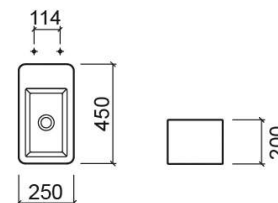

Note wall hung front basin - White

Discontinued

Ref. 109739004F

EAN Code. 5604815119626

Description

For wall mounting with bowl at the front.

Discontinued product - available until permanent stock rupture.

Features

- Fixing kit included
- Without tap hole
- Without overflow - compatible with free-flow waste

Technical Information

Length: 450 mm

Width: 250 mm

Height: 200 mm

Weight: 13.60 kg

Collection: [Note](#)

Product type: Basins

Style: Contemporary

Product Format: Rectangular

Material: Ceramic

Bowl position: Frontal

Installation type: Wall hung