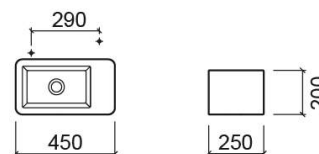

Note wall hung left basin - White

Discontinued

Ref. 109739004E

EAN Code. 5604815119619

Description

Note 60cm basin. For wall hung installation with bowl on the left.

Discontinued product - available until permanent stock rupture.

Features

- Fixing kit included
- Without tap hole
- Without overflow - compatible with free-flow waste

Technical Information

Length: 450 mm

Width: 250 mm

Height: 200 mm

Weight: 13.60 kg

Collection: Note

Product type: Basins

Style: Contemporary

Product Format: Rectangular

Material: Ceramic

Installation type: Wall hung

Variations

White (Discontinued)

605x300x200 mm