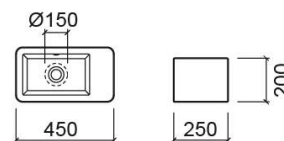

Note wall hung right basin - White

Discontinued

Ref. 109739004D

EAN Code. 5604815119602

Description

For wall mounting with bowl on the right.

Discontinued product - available until permanent stock rupture.

Features

- Fixing kit included
- Without tap hole
- Without overflow - compatible with free-flow waste

Technical Information

Length: 450 mm

Width: 250 mm

Height: 200 mm

Weight: 13.60 kg

Collection: Note

Product type: Basins

Style: Contemporary

Product Format: Rectangular

Material: Ceramic

Bowl position: Right

Installation type: Wall hung

Downloads

Cleaning Manuals

Cleaning Manual (PDF) ,