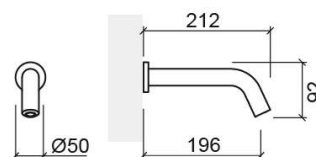

Novel concealed sensor basin tap - Chrome

Ref. 514739111

EAN Code. 5604815616484

Technical Information

Length: 212 mm

Width: 50 mm

Height: 92 mm

Weight: 1.65 kg

Collection: [Novel](#)

Product type: Taps

Style: Contemporary

Material: Brass

Installation type: Concealed

Features

- Flow rate at 3 Bar - 5.5L/min
- Fixing kit included
- Flexible connector and electrical spare part box included
- Sensor mixer
- Batteries not included
- Power supply - 6V transformer and/or 4 AA batteries