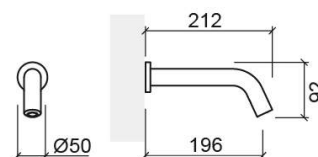

Novel concealed sensor basin tap - Chrome

Ref. 514739111

EAN Code. 5604815616484

Technical Information

Length: 212 mm

Width: 50 mm

Height: 92 mm

Weight: 1.65 kg

Collection: [Novel](#)

Product type: Taps

Style: Contemporary

Material: Brass

Installation type: Concealed

Features

- Flow rate at 3 Bar - 5.5L/min
- Fixing kit included
- Flexible connector and electrical spare part box included
- Sensor mixer
- Batteries not included
- Power supply - 6V transformer and/or 4 AA batteries