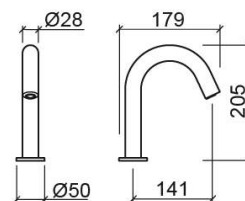

Novel sensor basin tap - Chrome

Ref. 514639111

EAN Code. 5604815616491

Technical Information

Length: 179 mm

Width: 50 mm

Height: 205 mm

Weight: 2.64 kg

Collection: [Novel](#)

Product type: Taps

Style: Contemporary

Material: Brass

Installation type: Basin shelf

Features

- Flow rate at 3 Bar - 9.8L/min
- Fixing kit included
- Flexible connector and electrical spare part box included
- Sensor mixer
- Batteries not included
- Power supply - 6V transformer and/or 4 AA batteries