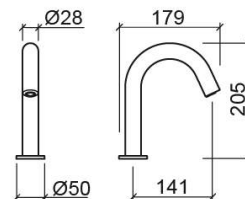

Novel sensor basin tap - Chrome

Ref. 514639111

EAN Code. 5604815616491

Technical Information

Length: 179 mm

Width: 50 mm

Height: 205 mm

Weight: 2.64 kg

Collection: [Novel](#)

Product type: Taps

Style: Contemporary

Material: Brass

Installation type: Basin shelf

Features

- Flow rate at 3 Bar - 9.8L/min
- Fixing kit included
- Flexible connector and electrical spare part box included
- Sensor mixer
- Batteries not included
- Power supply - 6V transformer and/or 4 AA batteries