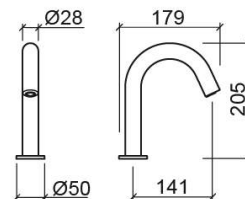

## Technical Information

Length: 179 mm

Width: 50 mm

Height: 205 mm

Weight: 2.64 kg

Collection: Novel

Product type: Taps

Style: Contemporary