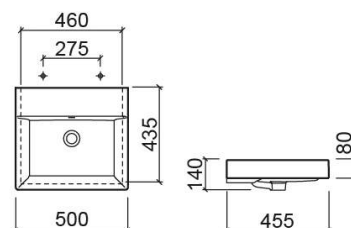

## Technical Information

Length: 500 mm

Width: 455 mm

Height: 140 mm

Weight: 12.27 kg

Collection: [Novelda Plus](#)

Product type: Basins

Style: Contemporary

Product Format: Rectangular

Material: Ceramic

Installation type: Semi-recessed; Wall hung

## Variations

---

White  
600x455x140 mm  
Ref. 118119004  
EAN Code. 5604815327489  
Weight: 14.4 kg

White  
700x455x130 mm  
Ref. 118129004  
EAN Code. 5604815327496  
Weight: 17.5 kg

White  
1200x450x160 mm  
Ref. 118159004  
EAN Code. -  
Weight: 34.60 kg