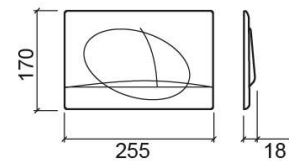

Orange flush plate - White

Ref. 4000300

EAN Code. 5604815900002

Technical Information

Length: 255 mm

Width: 18 mm

Height: 170 mm

Weight: 0.55 kg

Variations

Chrome

255x18x170 mm

Ref. 4000311

EAN Code. 5604815900019

Weight: 0.55 kg

Satin chrome

255x18x170 mm