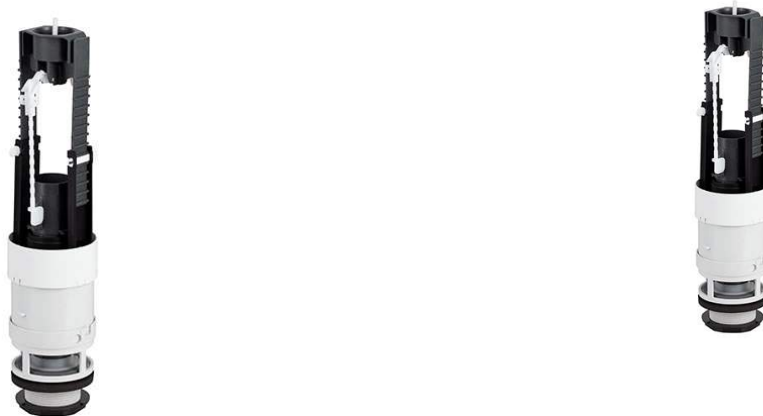

Outlet valve for Proget Confort flush mechanism - N/A

Ref. 3A30302 EAN Code. 5604815918670

Technical Information

Collection: [Componentes, Proget Confort](#)

Product type: Cisterns

Features

- Push button not included
- Spare part for cistern
- Dual flush