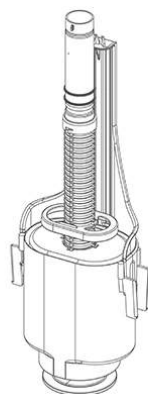

Outlet valve rubber seal for Sanspace, Sanbest and Wallfit flush mechanism - N/A

Ref. 4A053325

EAN Code. 5604815913354

Technical Information

Weight: 0.01 kg

Collection: Componentes, Sanbest, Sanspace, Wallfit

Product type: Installation and Flush Systems

Features

- Spare part for installation and flush system
- Reference in technical drawing: Sanbest - Item 16.1
- Sanspace - Item 16.1
- Wallfit - Item 16.1