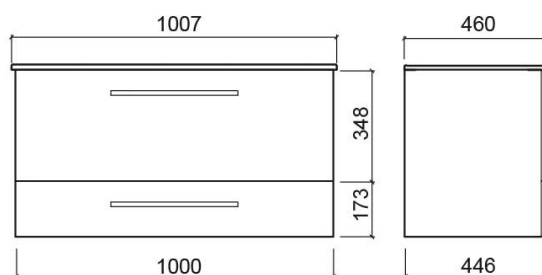

Pack Área 100 2-drawer vanity unit, basin and mirror - Dark grey

Discontinued

Ref. 69547003A

EAN Code. 5604815903430

Description

Pack elements: Vanity Unit (109480004) Basin (65421003) Mirror (65470000)

Discontinued product - available until permanent stock rupture.

Technical Information

Length: 1007 mm

Width: 460 mm

Height: 525 mm

Weight: 69.50 kg

Collection: Área

Product type: Vanity units

Style: Contemporary

Variations

Black (Discontinued)

1007x460x525 mm

Ref. 69547006A

EAN Code. 5604815917307

Weight: 69.50 kg

Cuzco (Discontinued)

1007x460x525 mm

Ref. 69547023A

EAN Code. 5604815903409

Weight: 69.50 kg

Red (Discontinued)

1007x460x525 mm

Ref. 69547014A

EAN Code. 5604815908350

Weight: 69.50 kg