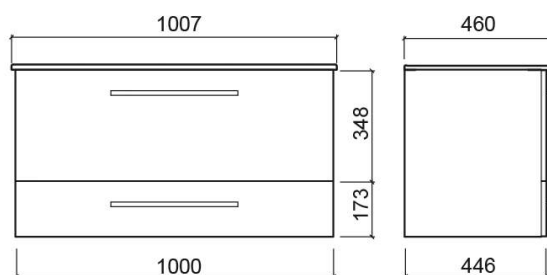

## Pack Área 100 2-drawer vanity unit, basin and mirror - Dark grey

Discontinued

Ref. 69547003A

EAN Code. 5604815903430

### Technical Information

Length: 1007 mm

Width: 460 mm

Height: 525 mm

Weight: 69.50 kg

Collection: Área

Product type: Vanity units

Style: Contemporary

## Variations

---

Black (Discontinued)

1007x460x525 mm

Ref. 69547006A

EAN Code. 5604815917307

Weight: 69.50 kg

Cuzco (Discontinued)

1007x460x525 mm

Ref. 69547023A

EAN Code. 5604815903409

Weight: 69.50 kg

Red (Discontinued)

1007x460x525 mm

Ref. 69547014A

EAN Code. 5604815908350