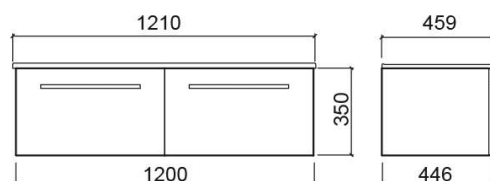

# Pack Área 120 2-drawer vanity unit and basin - White

Discontinued

Ref. 69512100A

EAN Code. 5604815903201

## Description

Pack elements: Vanity Unit (108170004) Basin (6513000)  
Discontinued product - available until permanent stock rupture.

## Technical Information

Length: 1210 mm  
Width: 459 mm  
Height: 350 mm  
Weight: 55.5 kg

Collection: [Área](#)

Product type: Vanity units

Style: Contemporary

Product Format: Rectangular

Material: ;

Installation type: Wall hung

## Variations

---

Wenge (Discontinued)

1210x459x350 mm

Ref. 69512135A

EAN Code. 5604815912296

Weight: 55.5 kg