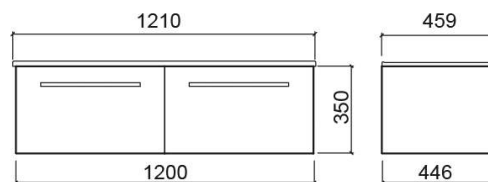

# Pack Área 120 2-drawer vanity unit, basin and mirror - White

Discontinued

Ref. 69517100A

EAN Code. 5604815903454

## Description

Pack elements: Vanity Unit (108170004) Basin (6513000) Mirror (65171000)

Discontinued product - available until permanent stock rupture.

## Technical Information

Length: 1210 mm

Width: 459 mm

Height: 350 mm

Weight: 74.5 kg

Collection: Área

Product type: Vanity units

Style: Contemporary

## Variations

---

Wenge (Discontinued)

1210x459x350 mm

Ref. 69517135A

EAN Code. 5604815913125

Weight: 74.5 kg