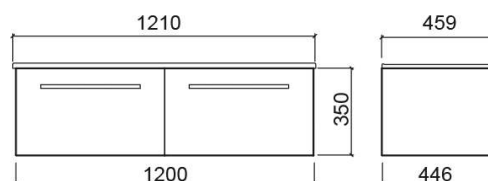

Pack Área 120 2-drawer vanity unit, basin and mirror - White

Discontinued

Ref. 69517100A

EAN Code. 5604815903454

Description

Pack elements: Vanity Unit (108170004) Basin (6513000)
Mirror (65171000)

Discontinued product - available until permanent stock
rupture.

Technical Information

Length: 1210 mm

Width: 459 mm

Height: 350 mm

Weight: 74.5 kg

Collection: Área

Product type: Vanity units

Style: Contemporary

Product Format: Rectangular

Material: ;

Installation type: Wall hung

Features

- Textured finishes with integrated handles
- With 2 drawers
- With Smoove closing system
- Package contents - Vanity unit, basin and mirror
- Fixing kit not included

Variations

Wenge (Discontinued)

1210x459x350 mm

Ref. 69517135A

EAN Code. 5604815913125

Weight: 74.5 kg

Downloads

Cleaning Manuals