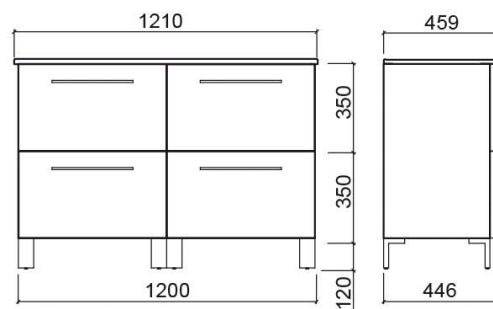

Pack Área 120 4-drawer vanity unit, basin and mirror - Textured beige

Discontinued

Ref. 69517302A

EAN Code. 5604815914696

Description

Pack elements: Vanity Unit (108170004) Basin (6513100) Mirror (65171000)

Discontinued product - available until permanent stock rupture.

Technical Information

Length: 1210 mm

Width: 459 mm

Height: 700 mm

Weight: 106.95 kg

Collection: Área

Product type: Vanity units

Variations

White (Discontinued)

1210x459x700 mm

Ref. 69517300A

EAN Code. 5604815906325

Weight: 106.95 kg

Black (Discontinued)

1210x459x700 mm

Ref. 69517306A

EAN Code. 5604815911077

Weight: 106.95 kg

Dark grey (Discontinued)

1210x459x700 mm

Ref. 69517303A

EAN Code. 5604815906332

Weight: 106.95 kg