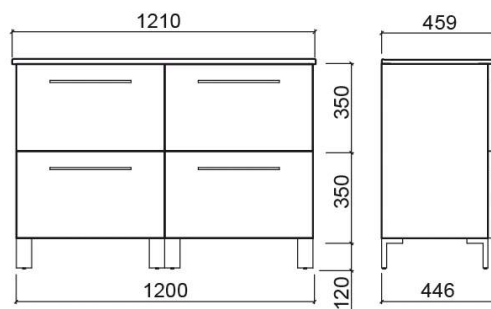

Pack Área 120 4-drawer vanity unit, basin and mirror - Textured beige

Discontinued

Ref. 69517302A

EAN Code. 5604815914696

Description

Pack elements: Vanity Unit (108170004) Basin (6513100) Mirror (65171000)

Discontinued product - available until permanent stock rupture.

Technical Information

Length: 1210 mm

Width: 459 mm

Height: 700 mm

Weight: 106.95 kg

Collection: Área

Product type: Vanity units

Variations

White (Discontinued)

1210x459x700 mm

Ref. 69517300A

EAN Code. 5604815906325

Weight: 106.95 kg

Black (Discontinued)

1210x459x700 mm

Ref. 69517306A

EAN Code. 5604815911077

Weight: 106.95 kg

Dark grey (Discontinued)

1210x459x700 mm

Ref. 69517303A

EAN Code. 5604815906332

Weight: 106.95 kg