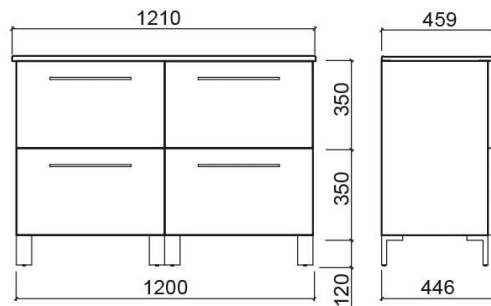

Pack Área 120 4-drawer vanity unit, basin and mirror - Textured beige

Discontinued

Ref. 69517302A

EAN Code. 5604815914696

Description

Pack elements: Vanity Unit (108170004) Basin (6513100) Mirror (65171000)

Discontinued product - available until permanent stock rupture.

Technical Information

Length: 1210 mm

Width: 459 mm

Height: 700 mm

Weight: 106.95 kg

Collection: Área

Product type: Vanity units

Variations

White (Discontinued)

1210x459x700 mm

Ref. 69517300A

EAN Code. 5604815906325

Weight: 106.95 kg

Black (Discontinued)

1210x459x700 mm

Ref. 69517306A

EAN Code. 5604815911077

Weight: 106.95 kg

Dark grey (Discontinued)

1210x459x700 mm

Ref. 69517303A

EAN Code. 5604815906332

Weight: 106.95 kg