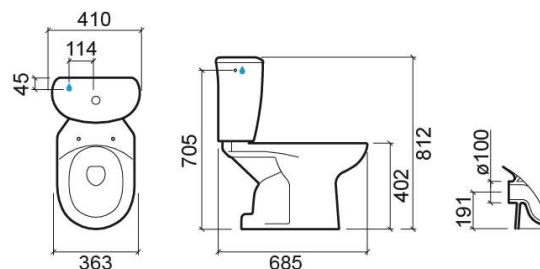

Pack Aveiro SH - White

Ref. 103937004

EAN Code. 5604815331202

Description

Package contents - Aveiro SH toilet (103022), Aveiro cistern with bottom feed mechanism (103111MJ) and Aveiro seat with Clipoff and Slowclose (20314)

Features

- Vertical outlet
- Vertical side fixings
- Fixing kit included

Technical Information

Length: 685 mm

Width: 363 mm

Height: 402 mm

Weight: 33.90 kg

Collection: [Aveiro](#)