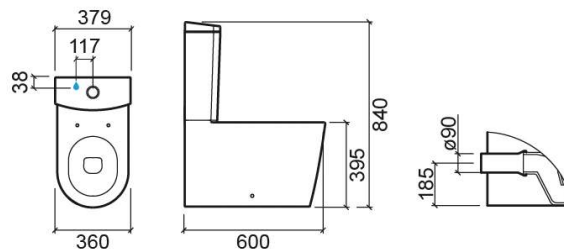

### Description

Pack elements ? Close coupled HO toilet (146022), side water supply cistern with flush mechanism (140173004LM) and Clipoff toilet seat with Slowclose (2403100)

### Technical Information

Length: 600 mm

Width: 360 mm

Height: 840 mm

Weight: 52.35 kg

Collection: [Urb.Y Plus](#)

Product type: Toilets

Style: Contemporary