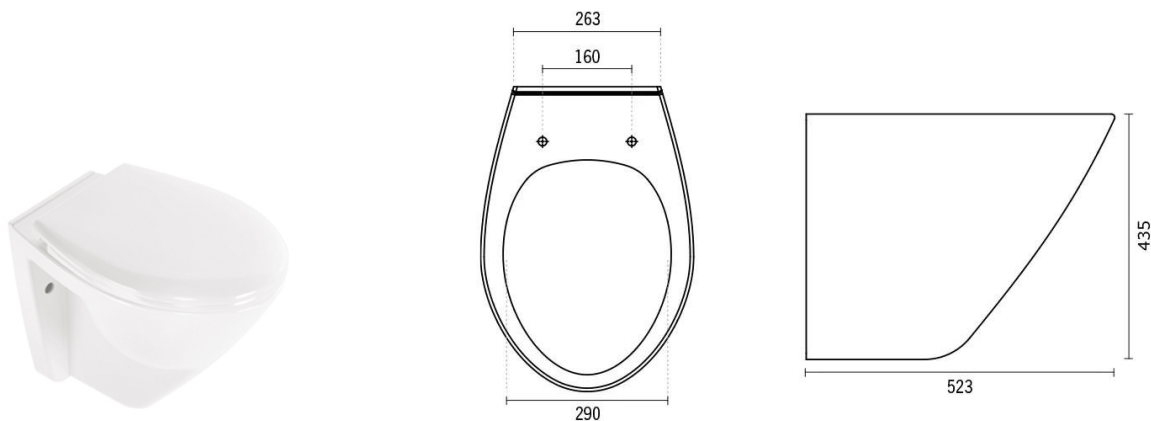

Pack Wall Hung Cetus Confort 52 - White

Ref. 110954004

EAN Code. 5604815337822

Description

Pack elements:

Wall hung toilet (110054),

Duroplast toilet seat with slowclose (21031)

Features

- With Clipoff System
- With Slowclose system

Technical Information

Length: 523 mm

Width: 362 mm

Height: 432 mm

Weight: 22 kg

Collection: [Cetus Confort](#)

Product type: Reduced mobility, Toilets

Style: Contemporary

Product Format: Oval

Material: Ceramic

Installation type: Wall hung

Downloads

Technical Drawings

110954_DT (ZIP) ,