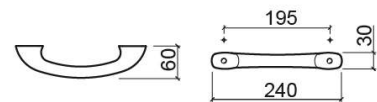

Pair of closed bath grips - Sky blue

Ref. 800207

EAN Code. 5604815918373

Technical Information

Length: 240 mm

Width: 60 mm

Height: 30 mm

Weight: 0.50 kg

Collection: [Complementos](#)

Product type: Baths

Variations

Matte white
240x60x30 mm

Ref. 800260

EAN Code. 5604815918359

Weight: 0.50 kg

Pergamon (Discontinued)
240x60x30 mm

Ref. 800205

EAN Code. 5604815918380

Weight: 0.50 kg

Light green
240x60x30 mm

Ref. 800208

EAN Code. 5604815918366

Weight: 0.50 kg

Downloads