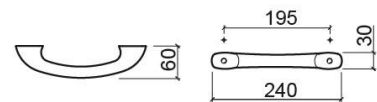

## Pair of closed bath grips - Sky blue

Ref. 800207

EAN Code. 5604815918373

### Technical Information

Length: 240 mm

Width: 60 mm

Height: 30 mm

Weight: 0.50 kg

Collection: [Complementos](#)

Product type: Baths

## Variations

---

Matte white  
240x60x30 mm

Ref. 800260

EAN Code. 5604815918359

Weight: 0.50 kg

Pergamon (Discontinued)  
240x60x30 mm

Ref. 800205

EAN Code. 5604815918380

Weight: 0.50 kg

Light green  
240x60x30 mm

Ref. 800208

EAN Code. 5604815918366

Weight: 0.50 kg