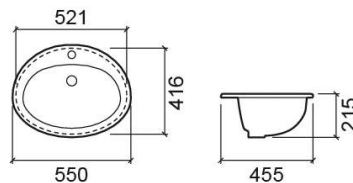

Paris basin - White

Ref. 108370004

EAN Code. 5604815084337

Description

Discontinued product - available until permanent stock rupture.

Features

- With overflow ring
- With tap hole
- With overflow

Technical Information

Length: 550 mm

Width: 416 mm

Height: 215 mm

Weight: 8.50 kg

Collection: [Paris](#)

Product type: Basins

Style: Traditional

Product Format: Oval

Material: Ceramic

Installation type: Inset